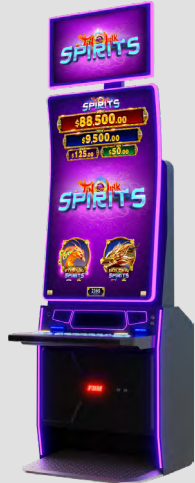

LEASING

FBM®

AURIA

AURIA

- Revolutionary AMD Ryzen™ embedded v1000.
- Processors Quad 64 Bit Zen cores.
- Integrated AMD Radeon™ Vega graphics.
- High-Quality 5.1 Sound System.
- Built-in external USB charging port.
- Built-in Wireless charging.
- The shapes of Auria:
  - Auria Classica - 2 screens of 23.8" + top screen 23.8"
  - Auria Tri - 3 screens with 27"
  - Auria Journey - J Screen with 49" + top screen with 27"
  - Auria Inversa - Inverted J Screen with 49" + top screen with 27"
  - Auria Maxima - Flat Screen with 49" + top screen with 27"